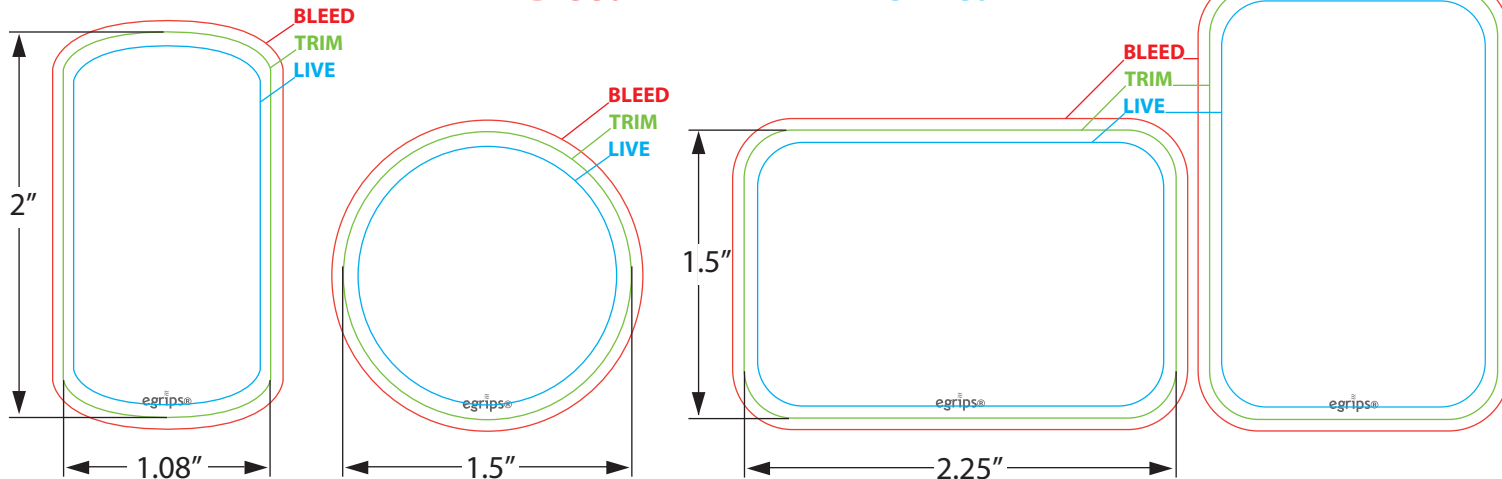

All artwork must go out to the **Bleed** line for proper print. Unless the background is white.

Artwork (mainly text and logos) need to be off of the trim line at all times, please keep everything like text and logos within the **live area**, other images may bleed off the page

Bleed - Trim - Live Area

1.08" x 2" Strip - Regular

1.5" Circle

1.5 x 2.25" Strip - Larger rectangle

Additional fees apply

Additional fees apply

Grip Production Specifications:

- Your grip may be positioned vertical or horizontal.
- Type size should be no smaller than 6 point in size.
- Grip printing will be digital 4 color process (CMYK) on an HP Indigo press
- Spot and additional PMS colors are not available.
- Please follow template for bleed, trim and live area.